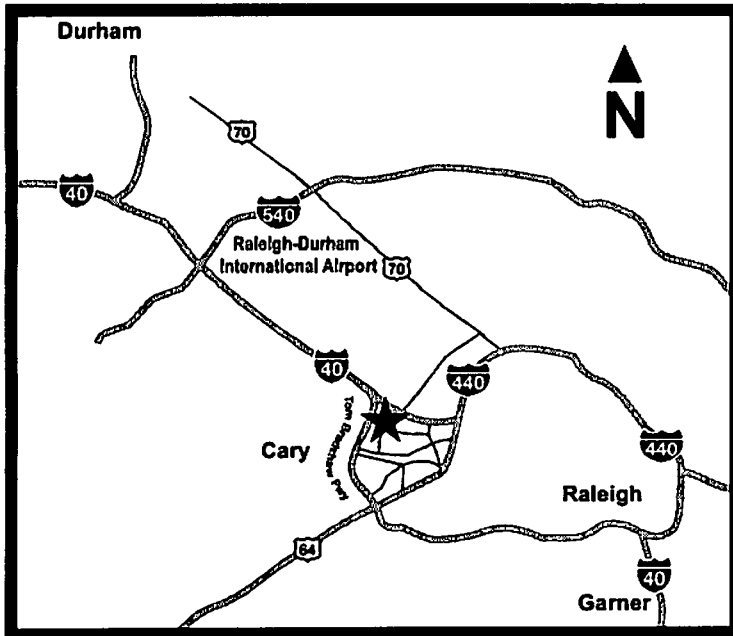

Driving Directions

1520 Sunday Drive, Suite 215
Raleigh, NC 27607

Telephone: (919) 325-4260 • Fax: (919) 325-4680