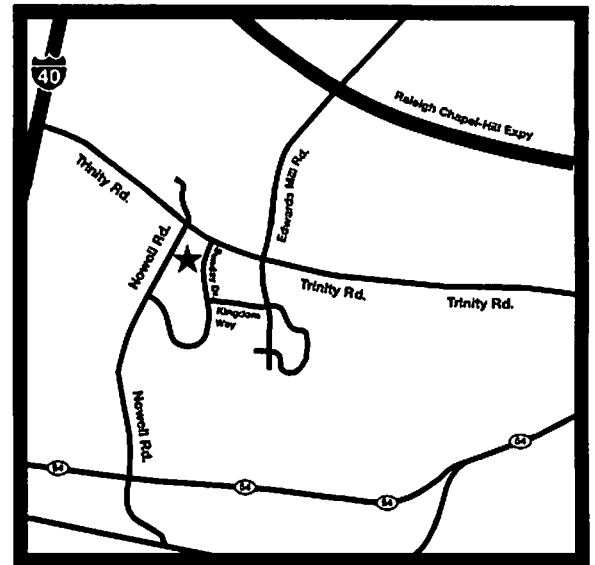

DETAIL

From Cary:

- Take Chapel Hill Road going East
- Turn LEFT on Nowell Road
- Turn RIGHT on Trinity Road
- Turn RIGHT on Sunday Drive
- RNA is on the RIGHT

From Durham:

- Take I-40 East toward Raleigh
- Take exit #289 - Wade Avenue/Edwards Mill Arena & Stadium
- Turn RIGHT on Edwards Mill Road
- Turn RIGHT on Trinity Road
- Turn LEFT on to Sunday Drive
- RNA is on the RIGHT

From Central Raleigh:

- Take I-440
- Take the Wade Avenue Exit (#4) West toward RDU Airport
- Turn onto Edwards Mill Road Exit
- Turn LEFT on Edwards Mill Road
- Turn RIGHT on Trinity Road
- Turn LEFT on to Sunday Drive
- RNA is on the RIGHT

From Garner / Clayton and Points South:

- Take I-40 West
- At the I-40 West and I-440 North split, STAY on I-40 West
- Take exit #290
- At stop sign, turn RIGHT onto Chapel Hill Road
- Turn LEFT on Nowell Road
- Turn RIGHT on Trinity Road
- Turn RIGHT on Sunday Drive
- RNA is on the RIGHT